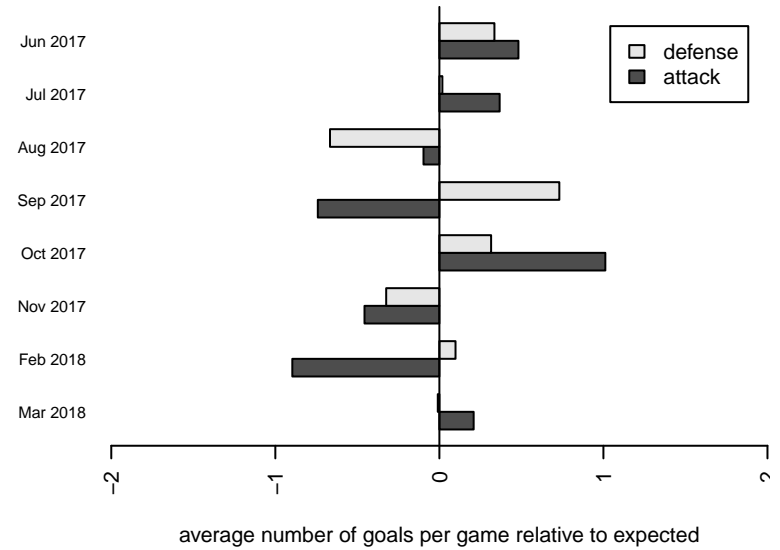

Performance relative to 13 month average