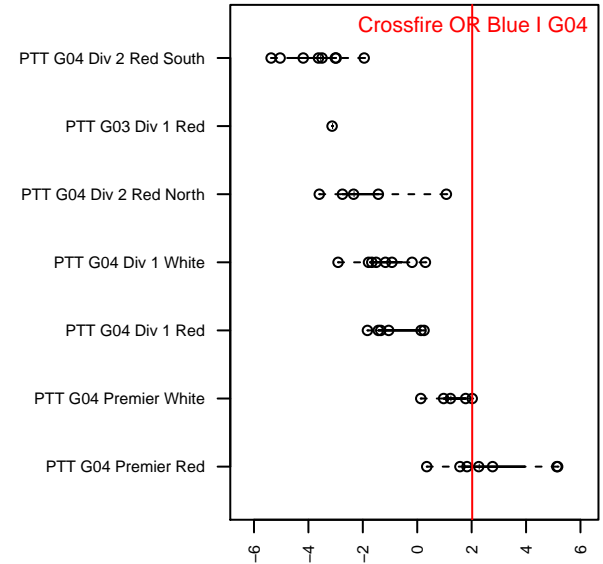

**attack and defense rating
relative to others at age
and all opponents in last 13 months**