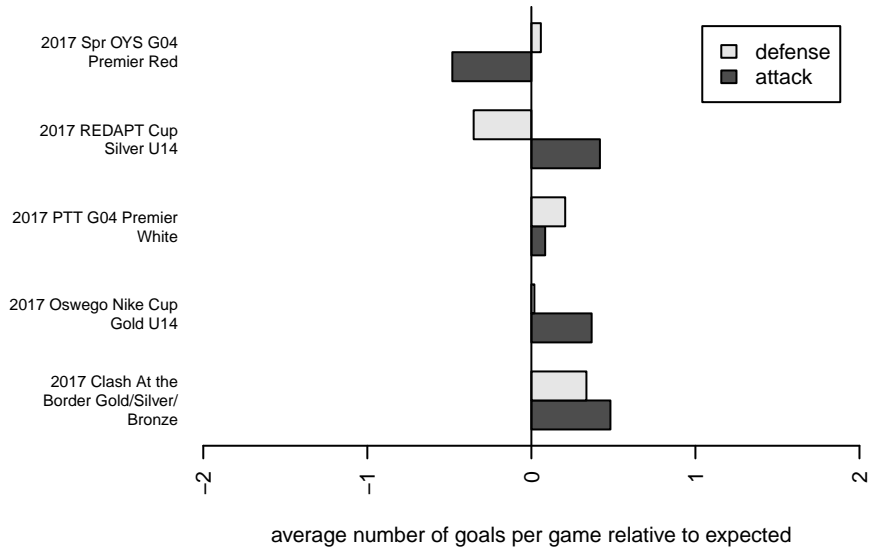

Performance relative to 13 month average