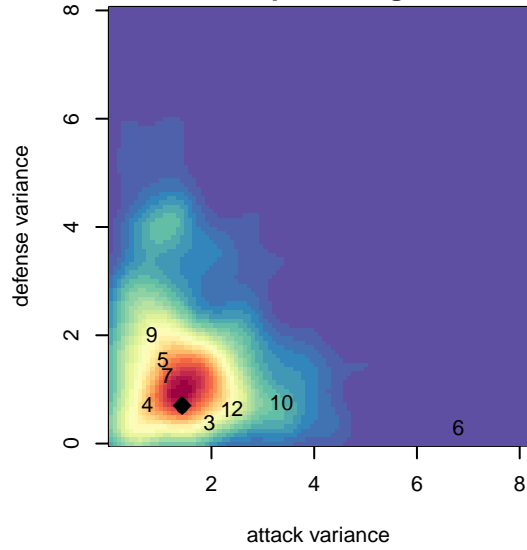

# Crossfire OR Blue I G04

Crossfire Oregon  
 Tigard, OR  
 G04 total strength=1481  
 attack=12.11 defense=9.27  
 fall league = PTT G04 Premier White  
 spr league = Spr OYS G04 Premier Red

alt names used:  
 Crossfire Oregon 04G Blue  
 CROSSFIRE OREGON 04G ELITE  
 CROSSFIRE OREGON 04G ELITE  
 CROSSFIRE OREGON 04G ELITE (OR)  
 CROSSFIRE OREGON 04G ELITE (OR)  
 Crossfire Oregon 04G Blue

Venues played:  
 2017 Clash At the Border Gold/Silver/Bronze  
 2017 Oswego Nike Cup Gold U14  
 2017 REDAPT Cup Silver U14  
 2017 Summer Slam Division 1 Gold  
 2017 PTT G04 Premier White  
 2017 Spr OYS G04 Premier Red

**Crossfire OR Blue I G04**  
 Dots are actual minus expected GF (blue circles) and GA (red triangles).  
 Blue line is smoothed change in attack strength. Red is smoothed change in defense strength.

**attack and defense variance (black dot)  
relative to other teams  
and top 10 in region**