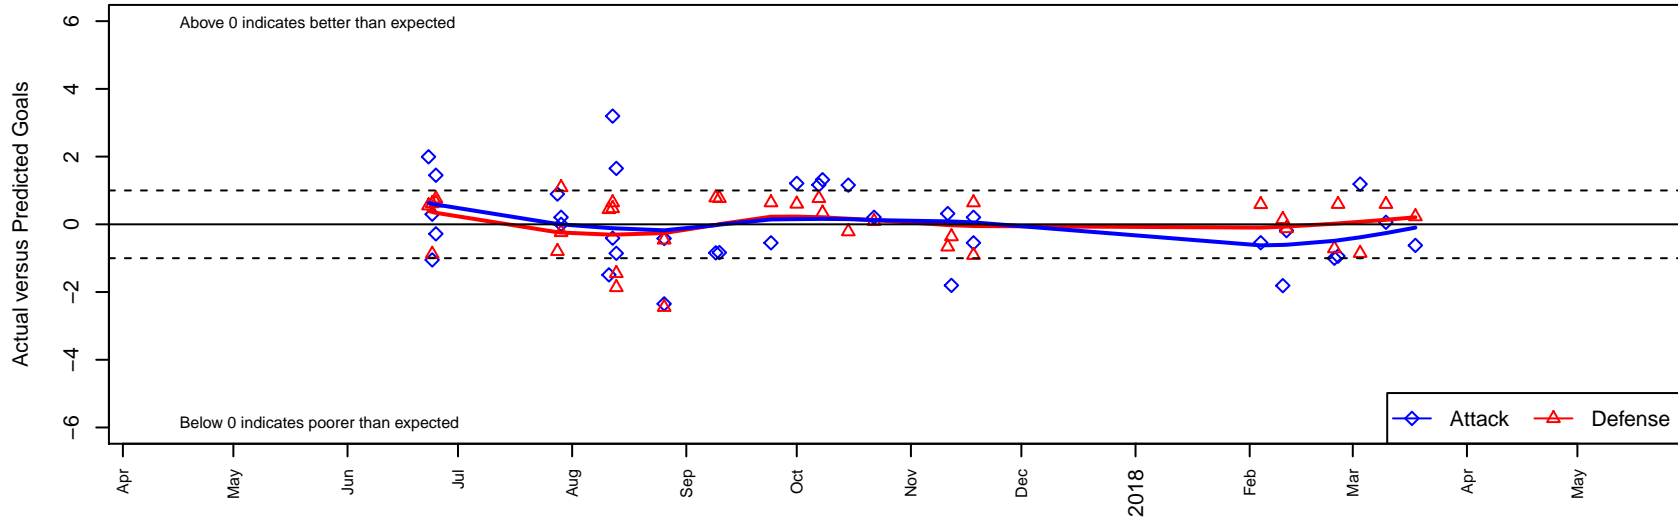

# Crossfire OR Blue I G04

Crossfire Oregon  
 Tigard, OR  
 G04 total strength=1481  
 attack=12.11 defense=9.27  
 fall league = PTT G04 Premier White  
 spr league = Spr OYS G04 Premier Red

alt names used:  
 Crossfire Oregon 04G Blue  
 CROSSFIRE OREGON 04G ELITE  
 CROSSFIRE OREGON 04G ELITE  
 CROSSFIRE OREGON 04G ELITE (OR)  
 CROSSFIRE OREGON 04G ELITE (OR)  
 Crossfire Oregon 04G Blue

Venues played:  
 2017 Clash At the Border Gold/Silver/Bronze  
 2017 Oswego Nike Cup Gold U14  
 2017 REDAPT Cup Silver U14  
 2017 Summer Slam Division 1 Gold  
 2017 PTT G04 Premier White  
 2017 Spr OYS G04 Premier Red

**Crossfire OR Blue I G04**  
 Dots are actual minus expected GF (blue circles) and GA (red triangles).  
 Blue line is smoothed change in attack strength. Red is smoothed change in defense strength.

**attack and defense variance (black dot)  
relative to other teams  
and top 10 in region**