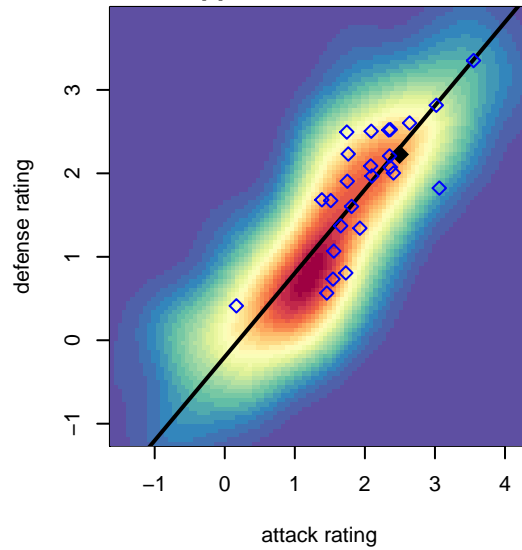

**attack and defense rating
relative to others at age
and all opponents in last 13 months**